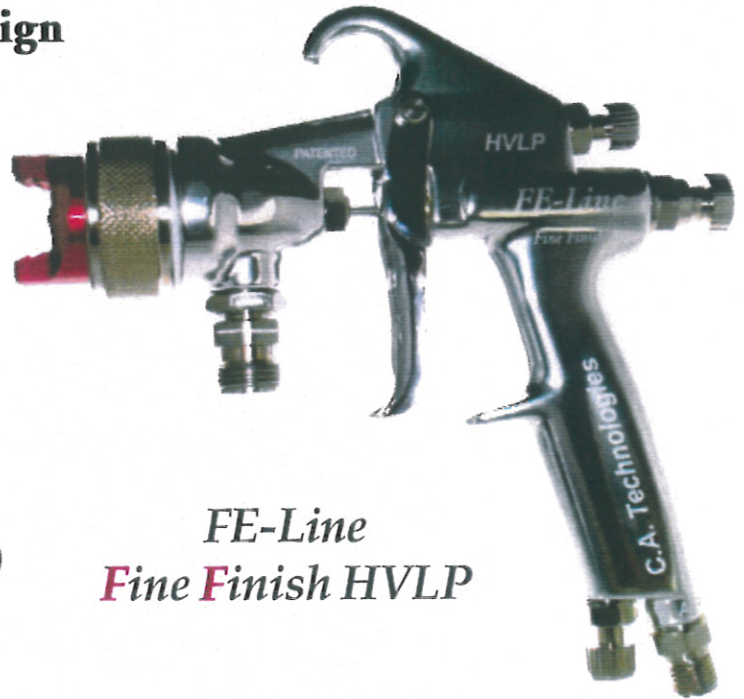

## FE-Line *F*ine *F*inish HVLP

### Lightweight *F*ine *F*inish HVLP Spray Gun

The new FE-Line Fine Finish HVLP gun is our new lightweight ergonomic spray gun. This gun is designed around The CAT SLP technology. The 12 point air diffusion design significantly improves pattern coverage uniformity, process capability and color consistency. The FE-Line's lightweight ergonomic design also reduces fatigue and increases mobility.

- **Lightweight ergonomic design**
- **29 PSI inlet pressure**
- **Weighs only 15 Oz.**
- **Patented 12 point plenum design**
- **Low pressure eliminates "haloing" and "mottling" (spray stain setup .8X1308)**
- **Best lightweight top coat spray gun on the market! (1.3X1313 setup) *"It's HVLP at its Finest"***